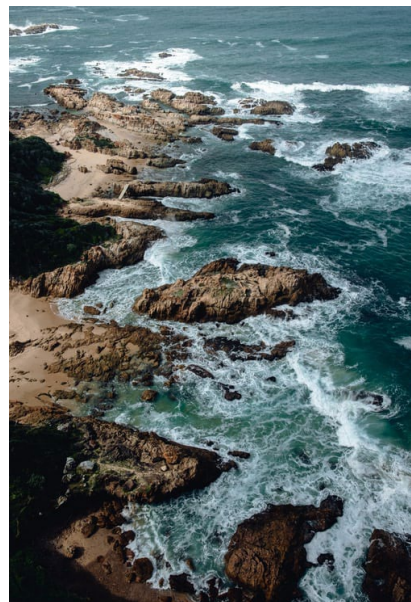

Discover Your Next Retreat

SOUTH AFRICA

Discover leading retreats, stunning venues and welcoming hosts around the world