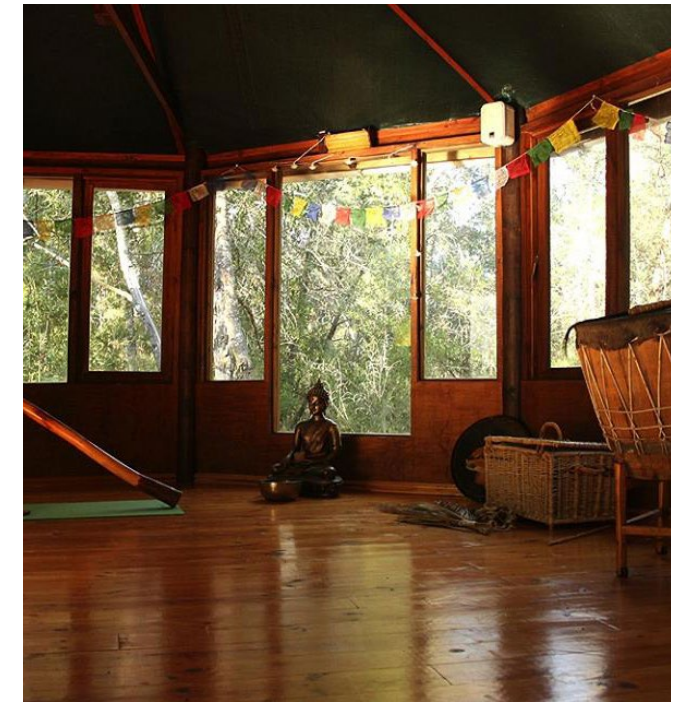

 www.satorifarm.co.za

Pachamama Forest Retreat

 6 PEOPLE

 5 ROOMS

 PLETTENBERG BAY

 KNYSNA, SOUTH AFRICA

Nestled on the edge of the Knysna indigenous forest, Pachamama is a space for conscious spiritual, mental and physical self-exploration and self-healing. Our retreat provides a peaceful environment where you can reconnect with nature, and dive deep into yourself and your personal practices. We offer a range of self-healing modalities that support you during your time with us. These include Daily Yoga and Meditation, Dietary Healing, Visions Quests, Sweat lodges, and Sound Journeys.