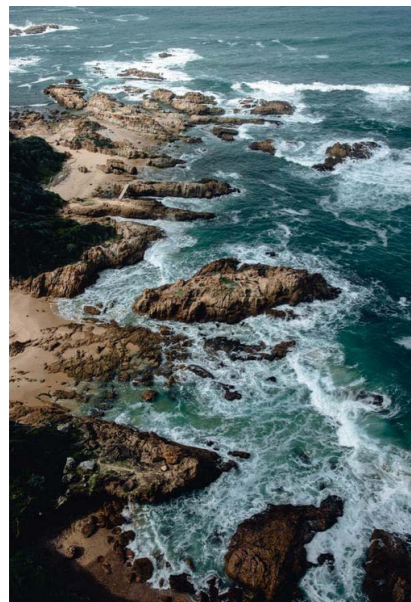

Discover Your Next Retreat

SOUTH AFRICA

Discover leading retreats, stunning venues and welcoming hosts around the world