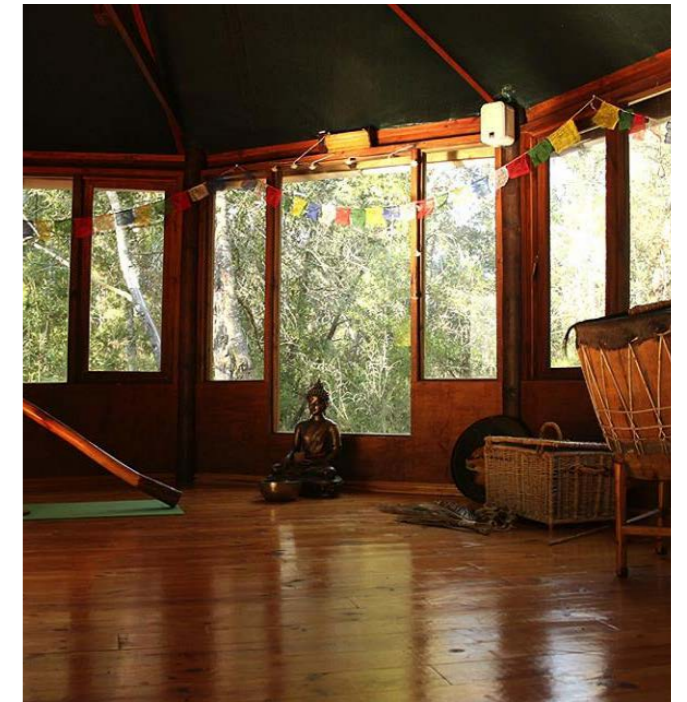

 www.satorifarm.co.za

Pachamama Forest Retreat

 6 PEOPLE

 5 ROOMS

 PLETTENBERG BAY

 KNYSNA, SOUTH AFRICA

Nestled on the edge of the Knysna indigenous forest, Pachamama is a space for conscious spiritual, mental and physical self-exploration and self-healing. Our retreat provides a peaceful environment where you can reconnect with nature, and dive deep into yourself and your personal practices. We offer a range of self-healing modalities that support you during your time with us. These include Daily Yoga and Meditation, Dietary Healing, Visions Quests, Sweat lodges, and Sound Journeys.