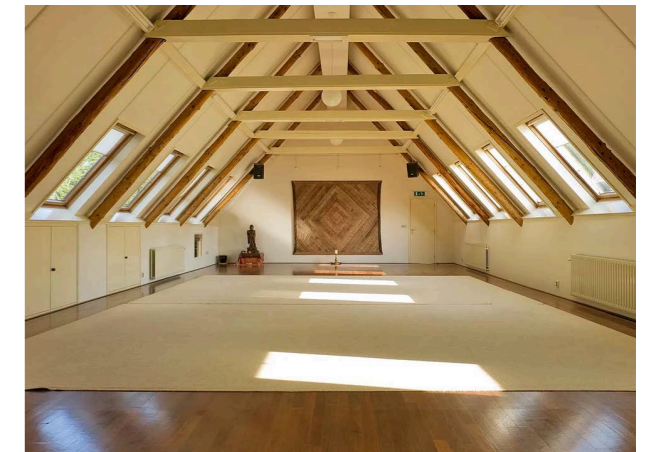

# Sorobon Beach Resort

BONAIRE 44 ROOMS

BONAIRE, NETHERLANDS

RESORT

Sorobon Beach Resort is your private getaway. It's your source for relaxation in between lush palm trees. Take a deep breath of the salty ocean air. Listen to your body. Unwind. Enjoy a rich cuisine fueled with local ingredients and vitamins. Turn away from the city and everything else. This is your own private oasis. It's your source for relaxation in between lush palm trees. Take a deep breath of the salty ocean air. Listen to your body. Unwind.

## New Eden Retreat Centre

SCHIPHOL

60 PEOPLE

HEMRIK, NETHERLANDS

RETREAT CENTER

25 ROOMS

A Unique Residential Retreat Center 1.5 Hours From Amsterdam. New Eden is an intimate venue optimized for deep & immersive experiences. We've created a space and a pristine environment where you can do your best work. For those participating in an event at New Eden, you'll be treated like family, enjoying simple & serene accommodation, nourishing & healthy home-made food while being surrounded by pristine nature.